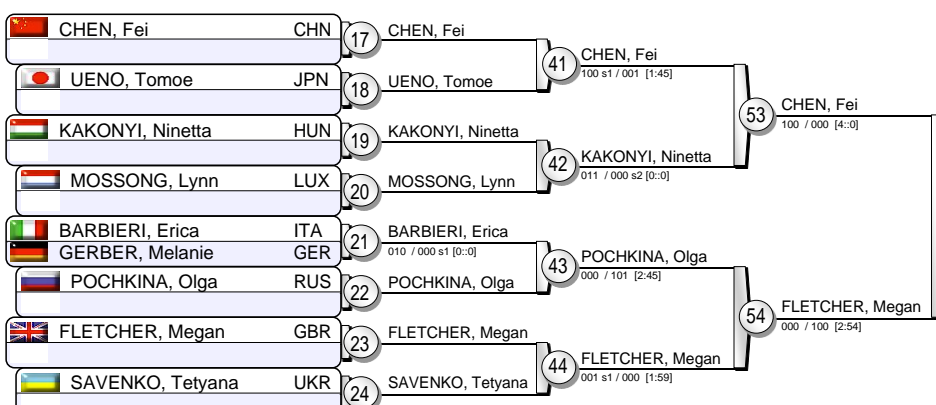

EJU World Cup Women Budapest 2012

(HUN Budapest, 11-12 February 2012)

-70 kg

36 Judoka

Pool A

Pool B

Pool C

Pool D