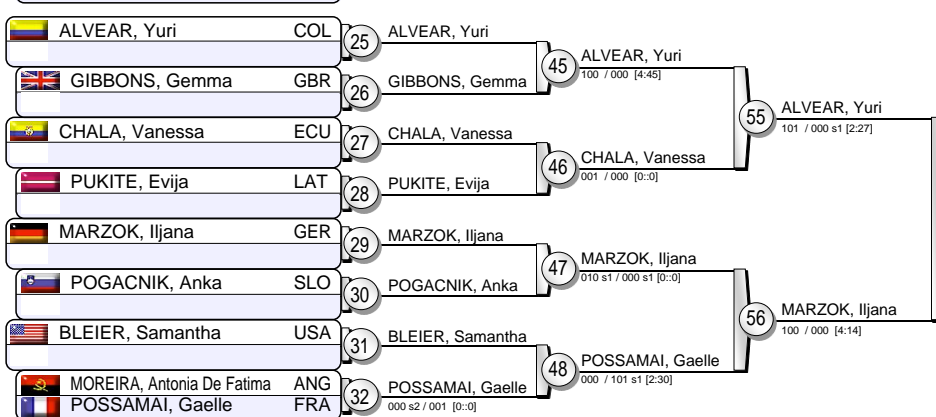

TANAKA, Miki

100 / 000 s1 [0:0]

67

ABE, Kana

000 / 100 s1 [1:42]

64

Results

- TANAKA, Miki JPN
- ABE, Kana JPN
- GWEND, Edwige ITA
- BEDZETI, Vlora SLO
- ZOUAK, Rizlen MAR
- JOUNG, Da-Woon KOR
- TRSTENJAK, Tina SLO
- MILOSEVIC, Nina SLO

EJU World Cup Women Budapest 2012

(HUN Budapest, 11-12 February 2012)

-70 kg

36 Judoka

Pool A

Pool B

Pool C

Pool D

Repechage

Results

1. CHEN, Fei CHN
2. CORTES ALDAMA, Onix CUB
3. ALVEAR, Yuri COL
3. PORTELA, Maria BRA
5. MILED, Houda TUN
5. MARZOK, Ilijana GER
7. HWANG, Ye-Sul KOR
7. FLETCHER, Megan GBR

EJU World Cup Women Budapest 2012