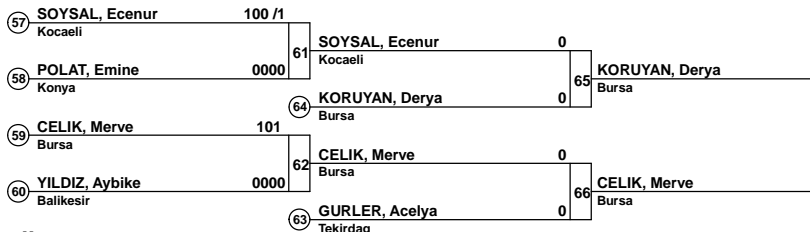

RESULTS		
1	KAYA, Edanur	RZE
2	KALENDER, Melisa	ART
3	KORUYAN, Derya	BRS
3	CELIK, Merve	BRS
5	SOYSAL, Ecenur	KCL
5	GURLER, Acelya	TKR
7	POLAT, Emine	KNY
7	YILDIZ, Aybike	BLK