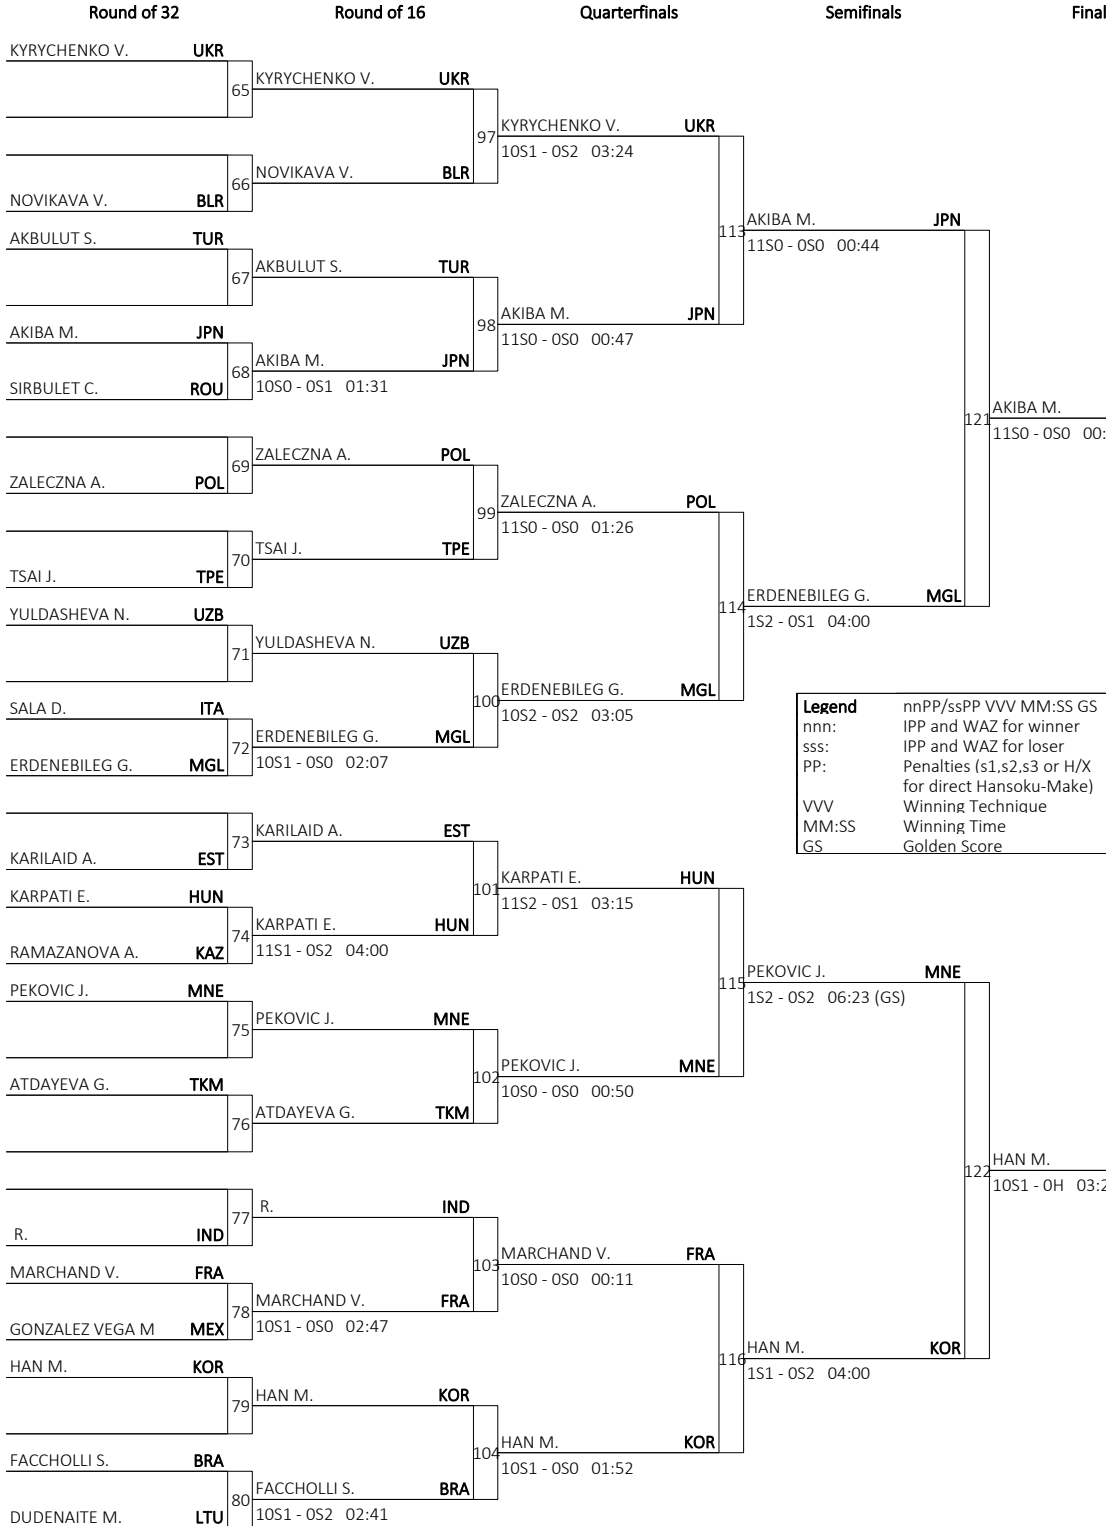

Draw Sheet

As of SAT 6 JUL 2019 at 19:43

CLASSIFICATION	
1	AKIBA Maya JPN
2	HAN Mijin KOR
3	AKBULUT Sebile TUR
3	FACCHOLLI Sibilla BRA
5	ERDENEBILEG Gandiima MGL
5	PEKOVIC Jovana MNE

Number of Judoka: 51

Legend
 nnPP/ssPP VVV MM:SS GS
 nnn: IPP and WAZ for winner
 sss: IPP and WAZ for loser
 PP: Penalties (s1,s2,s3 or H/X for direct Hansoku-Make)
 VVV Winning Technique
 MM:SS Winning Time
 GS Golden Score